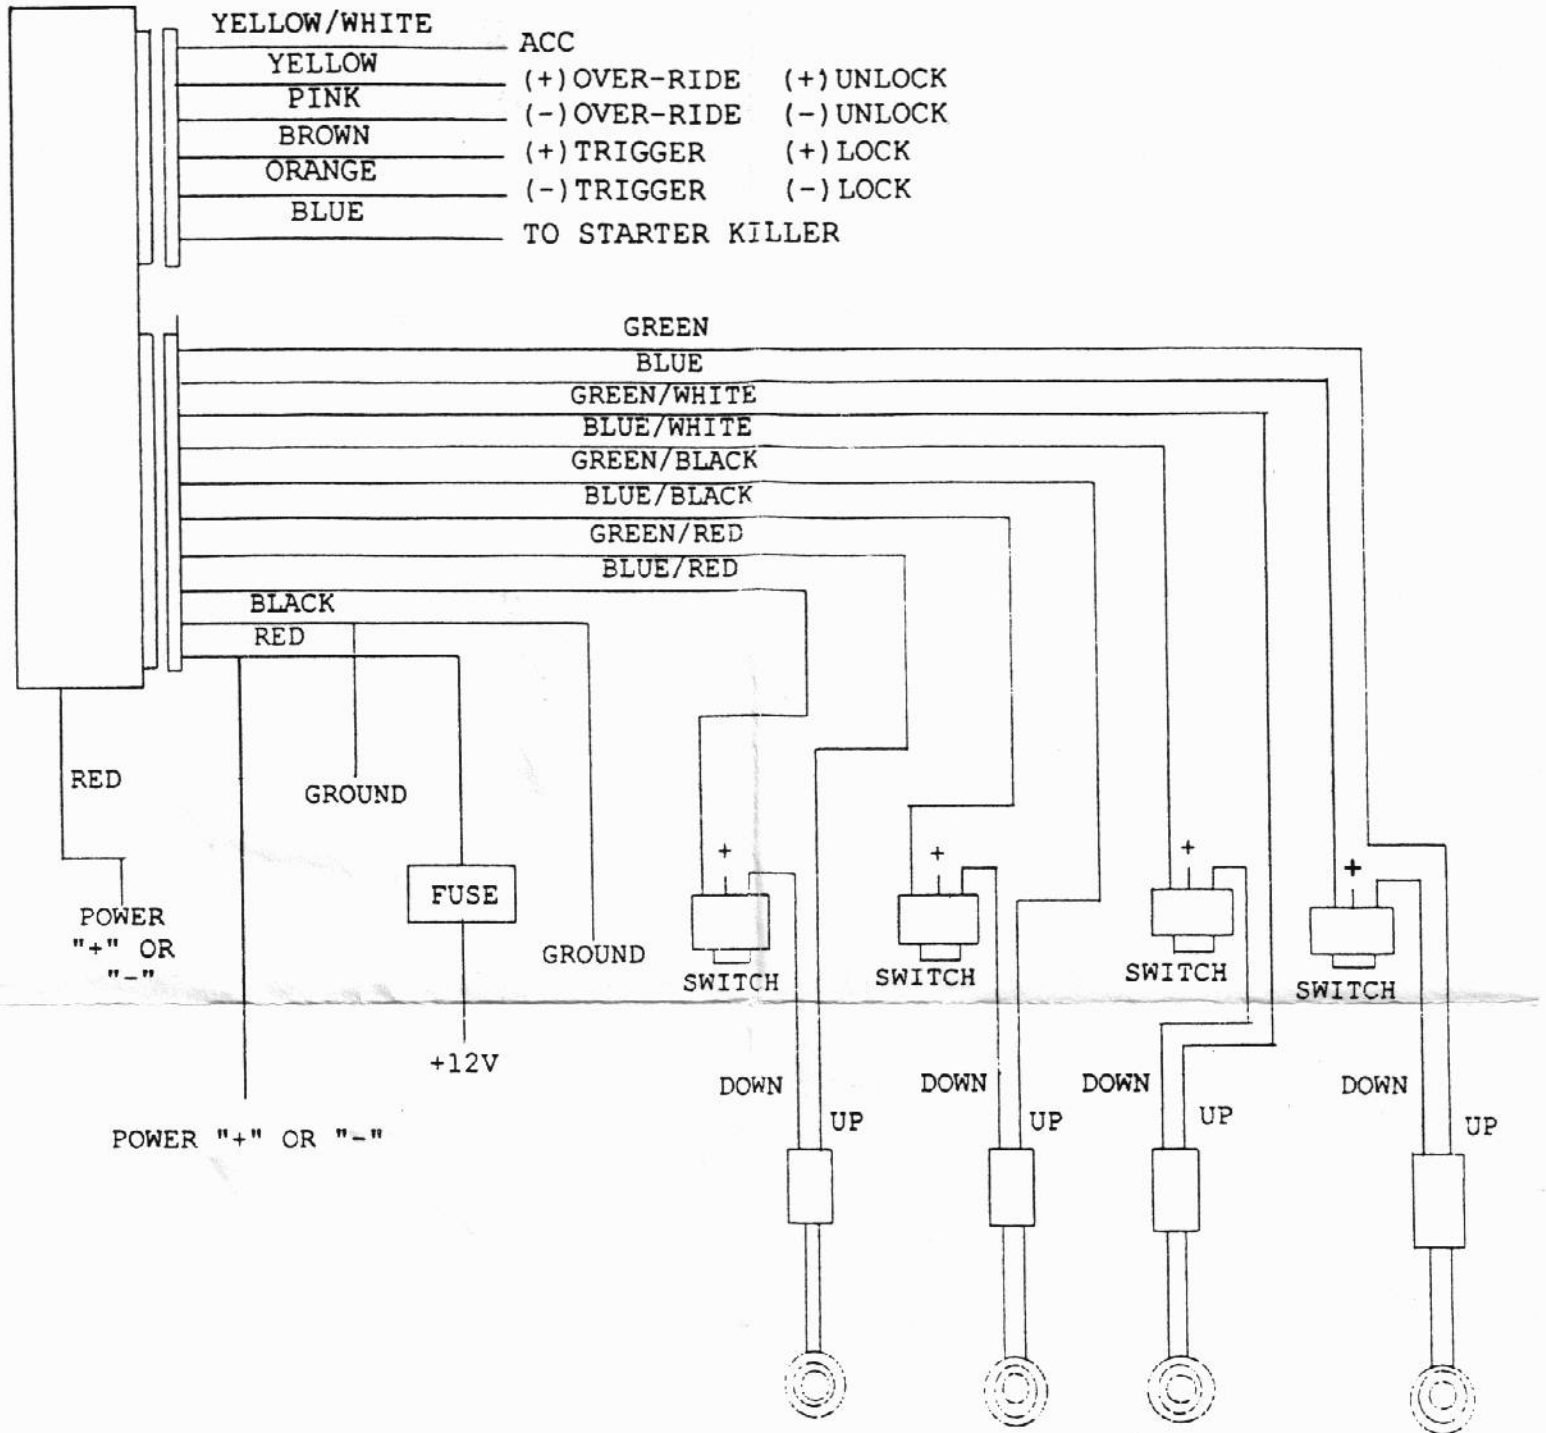

FAI-4WM POWER WINDOW WIRING DIAGRAM

WINDOW ROLL-UP CONTROL MODULE

FAI-2WM FAI-4WM

FEATURES:

- *QUICK- CONNECT & DISCONNECT PLUGS WITH HIGH QUALITY WIRES.
- *CAN ROLL-UP THE WINDOWS AUTOMATICALLY FOR 2 DOORS & 4 DOORS.
- *FITS MOST CARS WITH EXISTING WINDOWS.
- *USE THE HIGH QUALITY RELAYS FOR CONTROL MODULE.
- *AUTO-SENSE TO STOP WINDOW ROLL-UP WHEN WINDOW CLOSED.
- *THE CONNECTIONS ALLOW PULSEOR REVERSE POLANITY WINDOW ROLL-UP OPERATION.